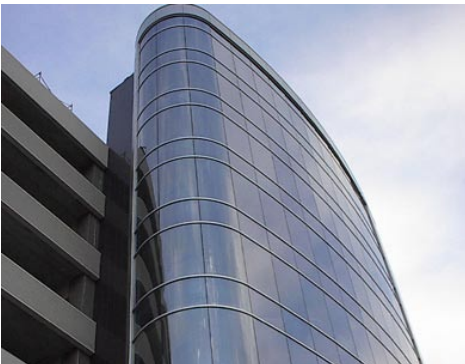

Curved tempered glass railing
Office Building, Washington, D.C.

Curved laminated glass with textured surface
Botanical Gardens, Buffalo, N.Y.

Laminated glass with backlighting
Northwest Airlines People Mover, Detroit, Mich.

Colored films & laminated interlayers
Miami International Airport, Miami, Fla.

Low-iron curved laminated glass
San Jose Museum Kiosk, San Jose, Calif.

SentryGlas® Expressions™ 200 ft walking bridge
Seattle Art Museum, Seattle, Wash.